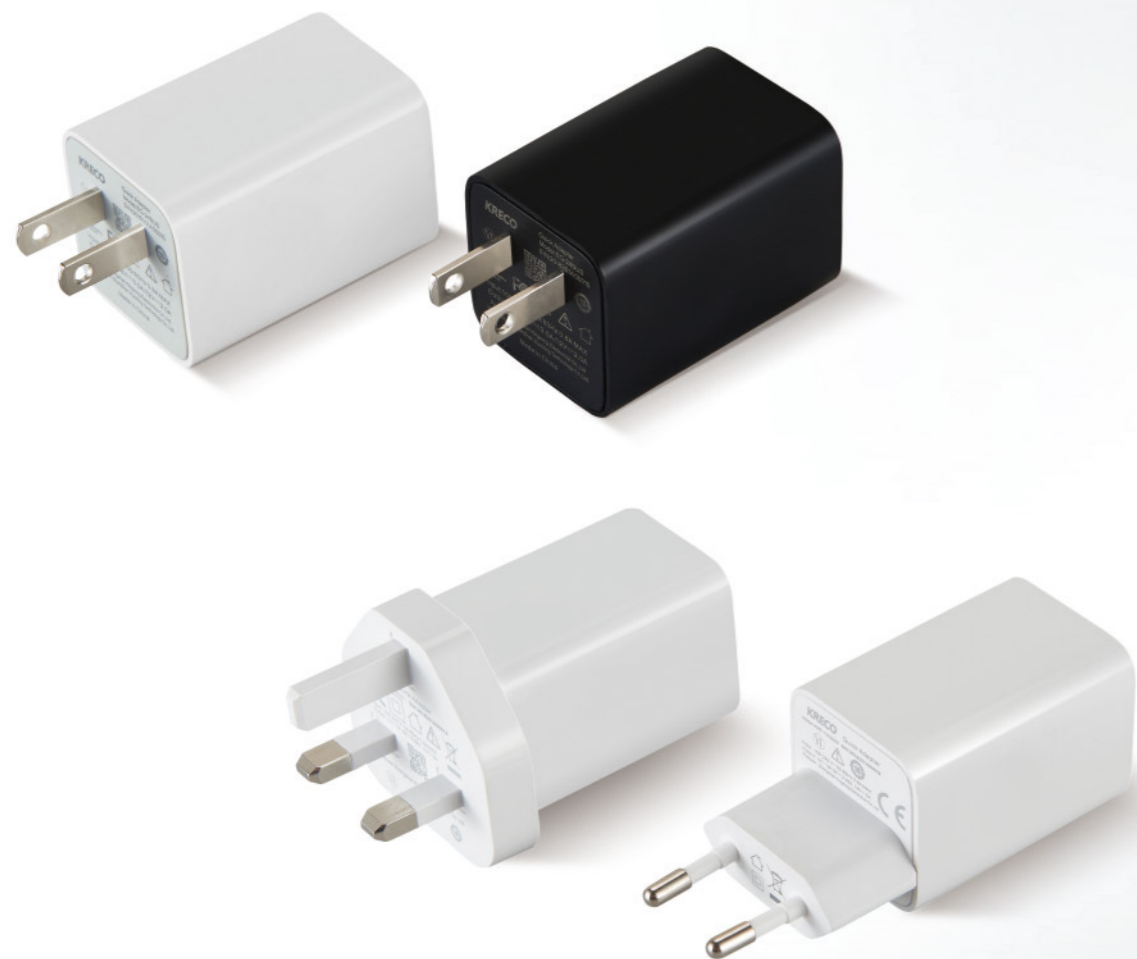

Travel Charger

旅行充电器

旅行充电器范围值电压: 5V-12V 电流: 1A-3A
Travel Charger Range Value Voltage: 5V-12V Current: 1A-3A

多国认证
Certifications from multiple countries